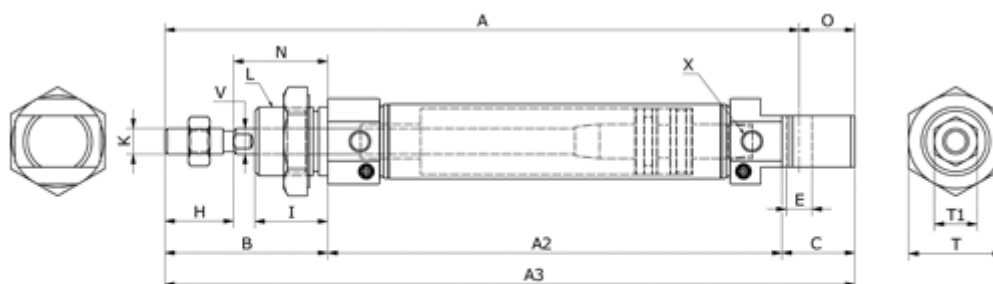

# Data Sheet

Article number: 58MIC25S0175CAG

Description: Cylinder MIC-25x175-S-CA-G, Ø25x175  
Double acting with cushin type - port 1/8"

## Measures

A	= 126	I	= 22	V = 10
A2	= 65	K	= M10x1,25	X = 1/8"
A3	= 137	L	= M22x1,5	
B	= 50	N	= 28	
Bore diameter	= 25	O	= 11	
C	= 22	Stroke	= 175	
E	= 8	T	= 17	
HS	= 22	T1	= 29	